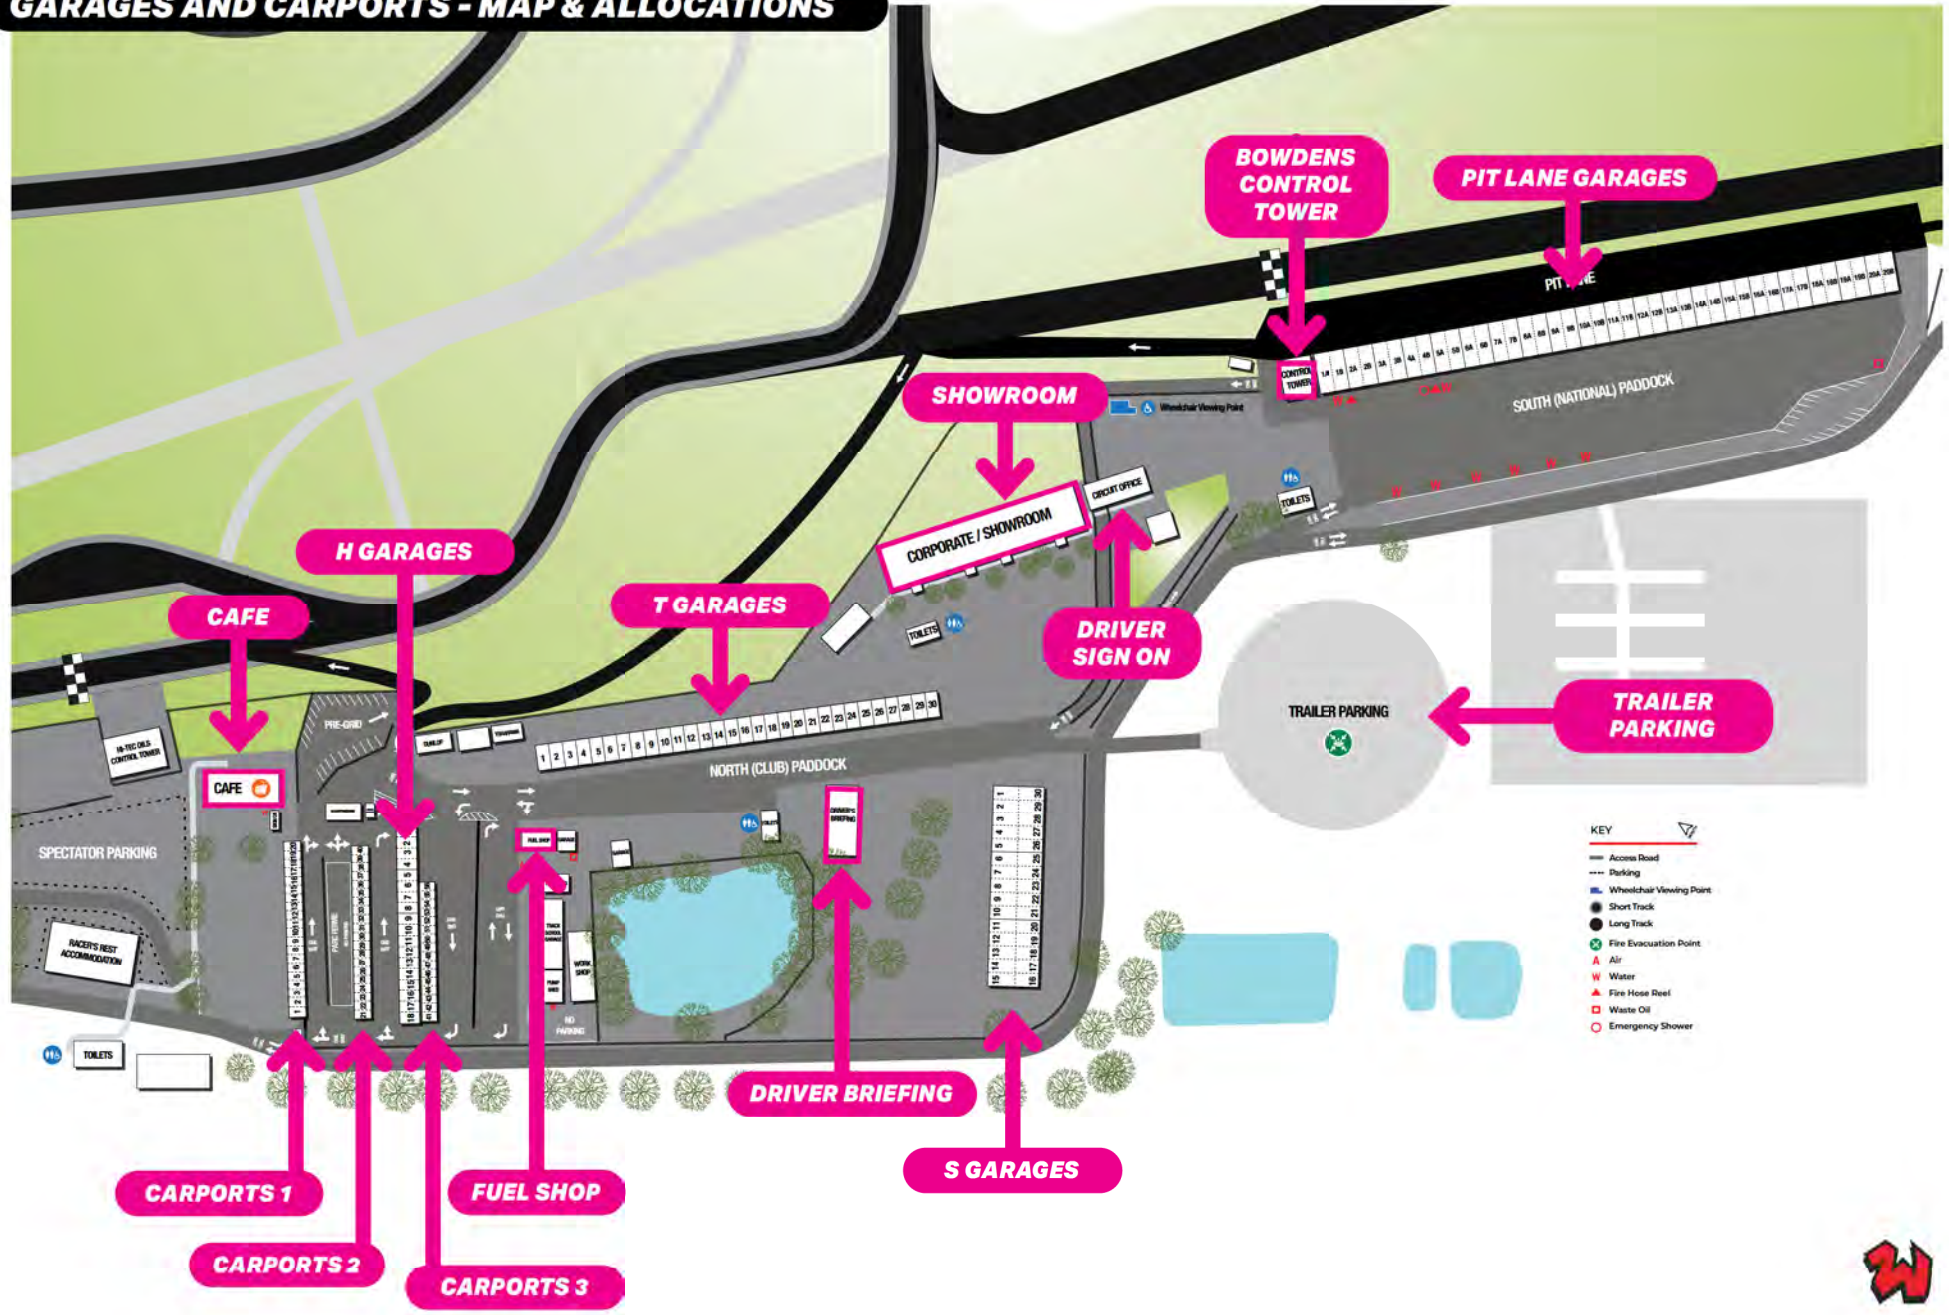

WINTON RACEWAY **GARAGE & CARPORT ALLOCATIONS**

GARAGES AND CARPORTS - MAP & ALLOCATIONS

GARAGES AND CARPORTS - MAP & ALLOCATIONS

PIT LANE GARAGES

←←← PIT LANE ←←←	
1A	1B
AUS TIME ATTACK ADMIN	Joashua Buchan Hyundai Ioniq 5N
2A	2B
Darren Bishop Mitsubishi EVO 7	Kane Chen Mitsubishi EVO X
3A	3B
Trent Grubel Subaru STI	Fabrice Charon Subaru STI
4A	4B
Domenic Marchese Subaru WRX	Scott Diver Subaru WRX
5A	5B
Brian Bugh Nissan GTR	Peter Carruthers Nissan Skyline
6A	6B
Nunzio Gulino Mitsubishi EVO X	Alex Tofler Mitsubishi EVO IX
7A	7B
Gavin Ward Honda Civic	Luke Beech Honda Civic
8A	8B
Kelvin Tran Honda Integra	Nathan Georges Honda Civic
9A	9B
Aleck Kazakovski Subaru WRX STI	Adam Naccarata Subaru WRX STI
10A	10B
Induwara GT Subaru STI	Michael Garland Subaru Impreza
11A	11B
Troy Patterson Subaru STI	Greg Bass Toyota GR Yaris
12A	12B
Kam Aghtan Porsche 911	Nikolas Geyer Nissan GTR
13A	13B
Alex Michalsky Mitsubishi EVO 6	Matthew Sims Holden VE Supercar
14A	14B
Laine Brandis Nissan Skyline R32	Paul McKinnon Subaru WRX
15A	15B
Richard Perini Ginetta G55	Steve Sharp Mazda RX7
16A	16B
Hailong Wang BMW M2C	Zixuan Luo BMW M2
17A	17B
Xuli Gu BMW M2C	ZiLing Wang BMW M4 Pure
18A	18B
Peter Owen Nissan S15	Andrew Campbell Nissan S14
19A	19B
Zachery Yates Nissan S13	Grant Hill Nissan 180SX
20A	20B
Heath Moore Toyota 86	Surinder Singh Mitsubishi EVO X

T GARAGES

GARAGES AND CARPORTS - MAP & ALLOCATIONS

S15	S14	S13	S12	S11	S10	S9	S8	S7	S6	S5	S4	S3	S2	S1
									Lucas McBurney Subaru BRZ	Mitchell Brooks Subaru BRZ	George Jeffcott Toyota 86	Andrew Gurney Subaru BRZ	Nick Puccio Toyota 86	Andrew Gurney Subaru BRZ
S16	S17	S18	S19	S20	S21	S22	S23	S24	S25	S26	S27	S28	S29	S30