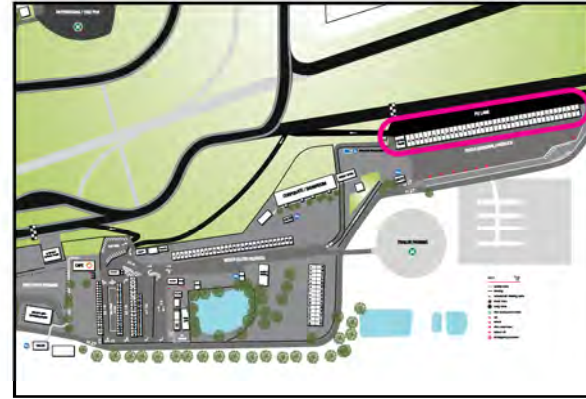

GARAGES AND CARPORTS - MAP & ALLOCATIONS

PIT LANE GARAGES

←←← PIT LANE ←←←	
1A	1B
AUS TIME ATTACK ADMIN	Joashua Buchan Hyundai Ioniq 5N
2A	2B
Darren Bishop Mitsubishi EVO 7	Kane Chen Mitsubishi EVO X
3A	3B
Trent Grubel Subaru STI	Fabrice Charon Subaru STI
4A	4B
Domenic Marchese Subaru WRX	Scott Diver Subaru WRX
5A	5B
Brian Bugh Nissan GTR	Peter Carruthers Nissan Skyline
6A	6B
Nunzio Gulino Mitsubishi EVO X	Alex Tofler Mitsubishi EVO IX
7A	7B
Gavin Ward Honda Civic	Luke Beech Honda Civic
8A	8B
Kelvin Tran Honda Integra	Nathan Georges Honda Civic
9A	9B
Aleck Kazakovski Subaru WRX STI	Adam Naccarata Subaru WRX STI
10A	10B
Induwara GT Subaru STI	Michael Garland Subaru Impreza
11A	11B
Troy Patterson Subaru STI	Greg Bass Toyota GR Yaris
12A	12B
Kam Aghtan Porsche 911	Nikolas Geyer Nissan GTR
13A	13B
Alex Michalsky Mitsubishi EVO 6	Matthew Sims Holden VE Supercar
14A	14B
Laine Brandis Nissan Skyline R32	Paul McKinnon Subaru WRX
15A	15B
Richard Perini Ginetta G55	Steve Sharp Mazda RX7
16A	16B
Hailong Wang BMW M2C	Zixuan Luo BMW M2
17A	17B
Xuli Gu BMW M2C	ZiLing Wang BMW M4 Pure
18A	18B
Peter Owen Nissan S15	Andrew Campbell Nissan S14
19A	19B
Zachery Yates Nissan S13	Grant Hill Nissan 180SX
20A	20B
Heath Moore Toyota 86	Surinder Singh Mitsubishi EVO X